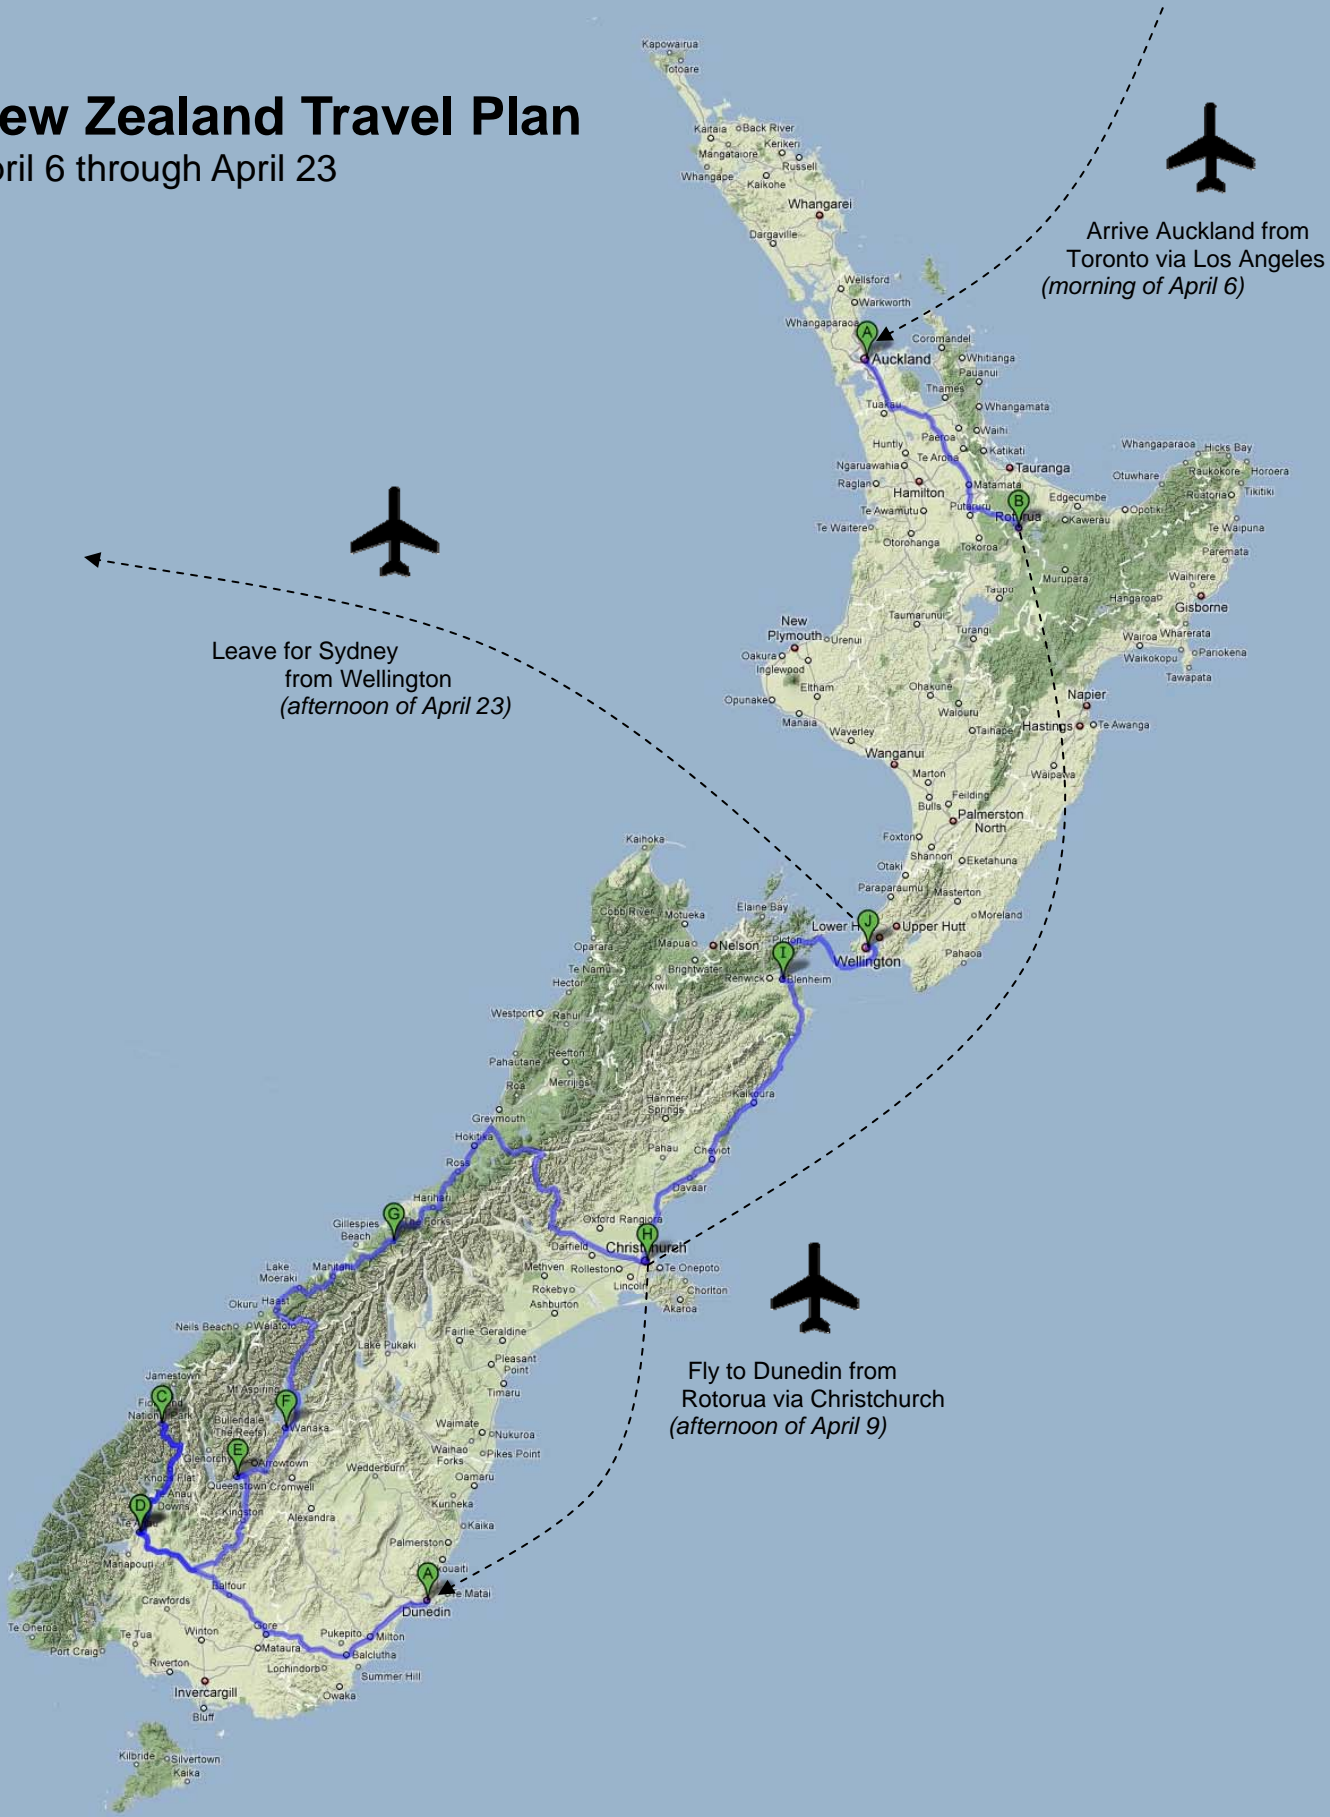

New Zealand Travel Plan

April 6 through April 23

Arrive Auckland from Toronto via Los Angeles (morning of April 6)

Leave for Sydney from Wellington (afternoon of April 23)

Fly to Dunedin from Rotorua via Christchurch (afternoon of April 9)